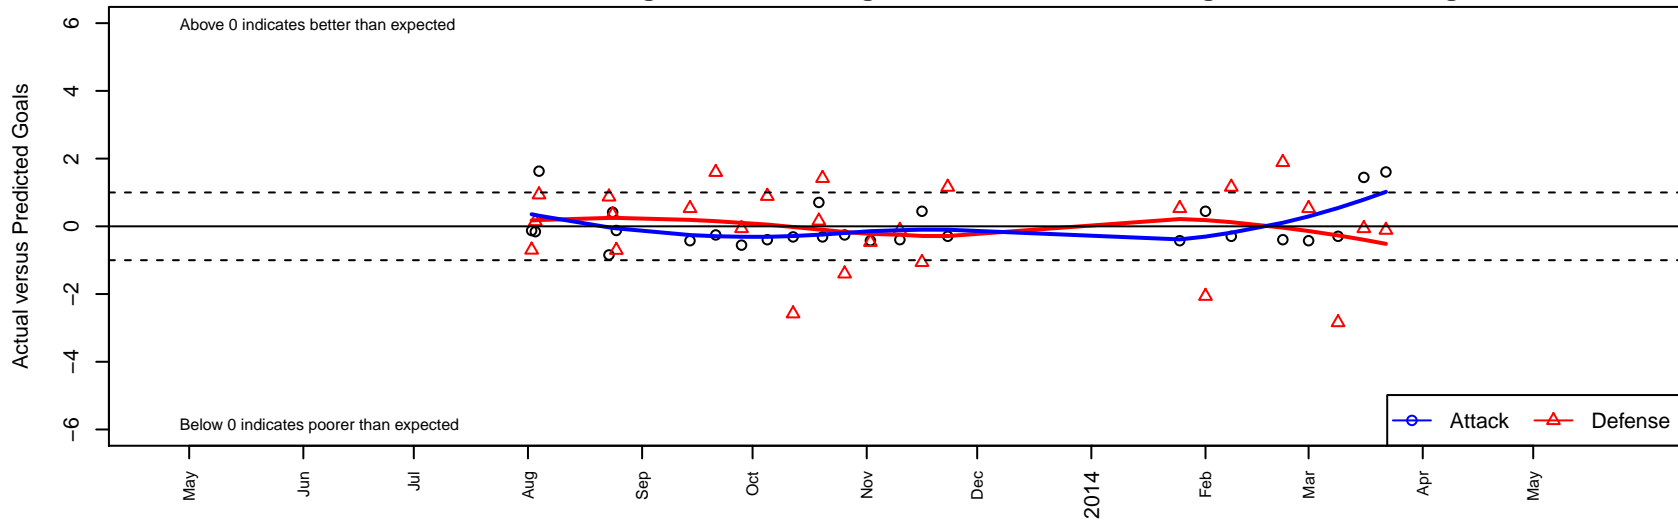

# Westsound FC CK United G99

Westsound FC  
 Silverdale, WA  
 G99 total strength=652  
 attack=0.51 defense=0.7  
 fall league = RCL G99 Div 5, Spr RCL G99 Div  
 alt names used:  
 CK United 99  
 CK United G99 – Kearney  
 WestSound–CK ( B)  
 CK United G99 – Kearney  
 CK United 99  
 WestSound–CK ( B)

Venues played:  
 Dungeness Cup GU14  
 Island Cup GU14 Silver  
 RCL G99 Div 5  
 Spr RCL G99 Div 5

**Westsound FC CK United G99**  
 Dots are actual minus expected GF (blue circles) and GA (red triangles).  
 Blue line is smoothed change in attack strength. Red is smoothed change in defense strength.